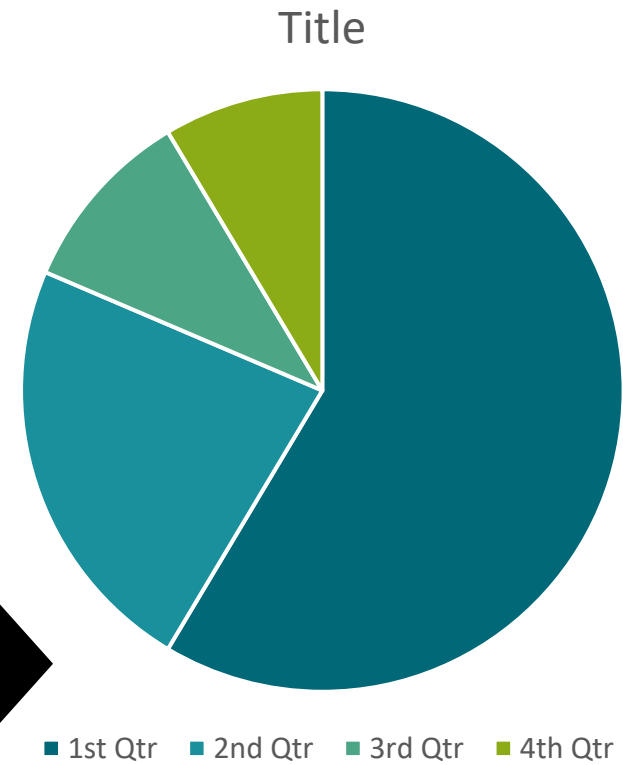

Conclusion

Intro lead-in Calibri 24pt regular spruce gnimolu
ptatet offic nsequate nossinimus simolum ilis
quunt dunt

- First bullet Calibri 18pt midnight Ut eum hicipsam, excerrupta quos ipsam lamus ex explit esto officius, consedio tendandi.
- First bullet Calibri 18pt midnight Ut eum hicipsam, excerrupta quos ipsam lamus ex explit esto officius, consedio tendandi.

Chart Example

The content box to the right shows an example of a pie chart. You can replace this with any of the six types of content available: **table, chart, smart graphic, picture, online picture, video.**